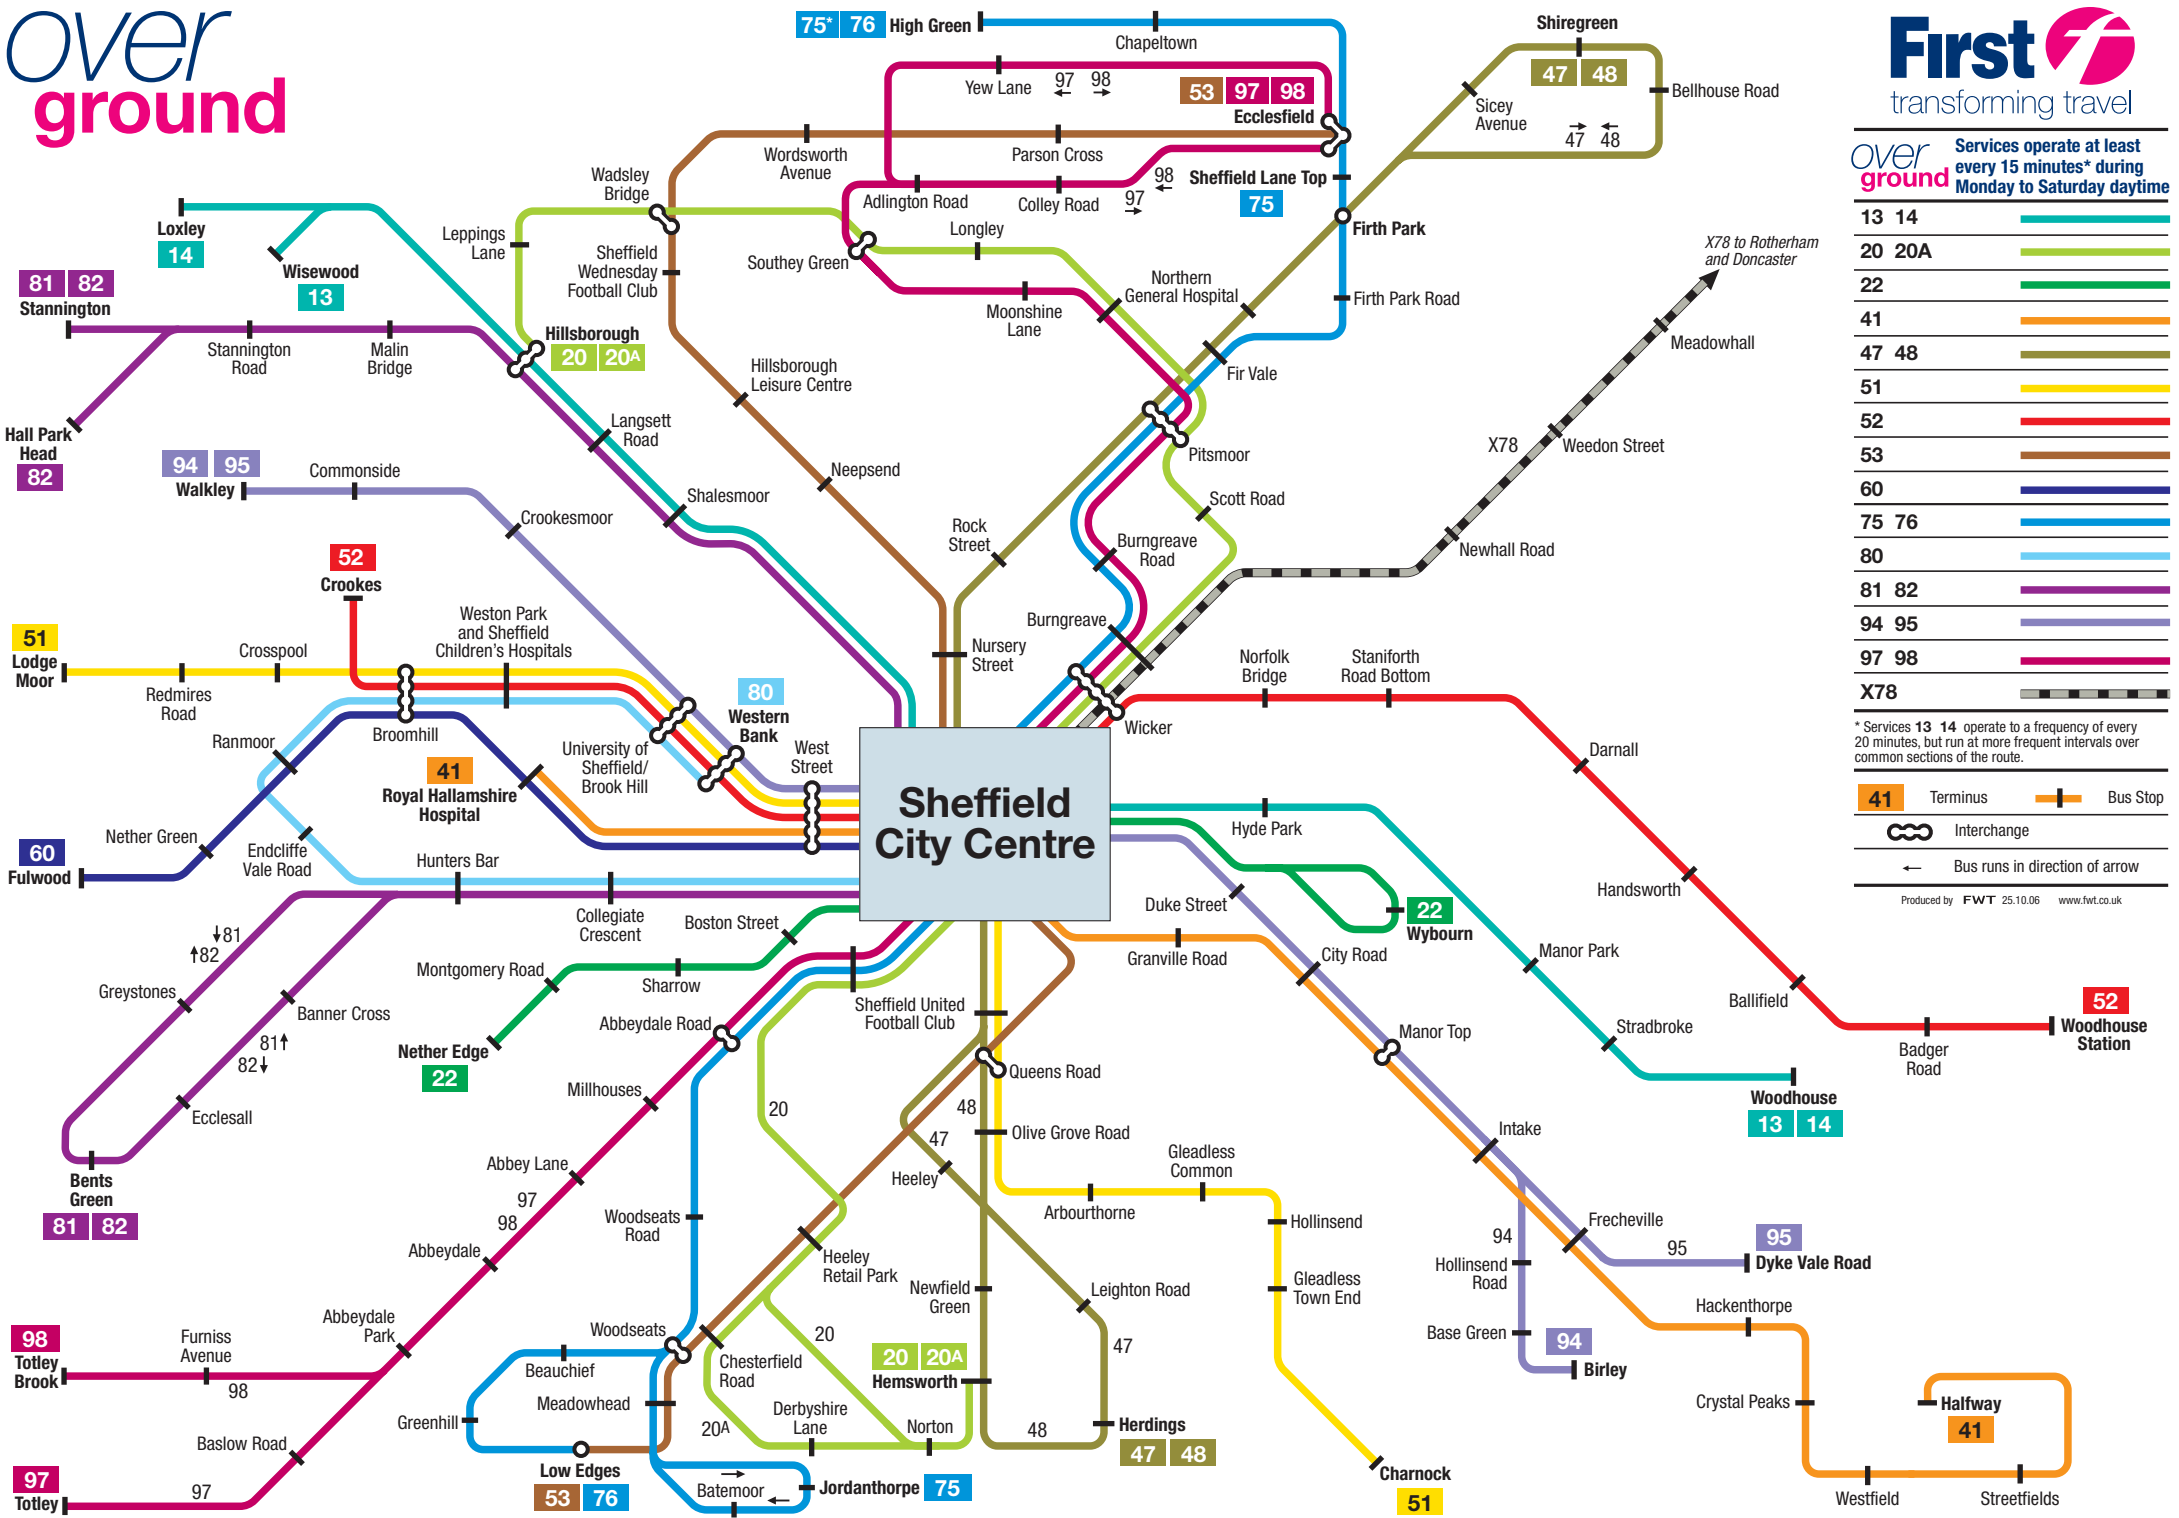

over ground

Services operate at least every 15 minutes* during Monday to Saturday daytime

13	14
20	20A
22	
41	
47	48
51	
52	
53	
60	
75	76
80	
81	82
94	95
97	98
X78	

* Services 13 14 operate to a frequency of every 20 minutes, but run at more frequent intervals over common sections of the route.

- 41 Terminus
- Bus Stop
- Interchange
- Bus runs in direction of arrow